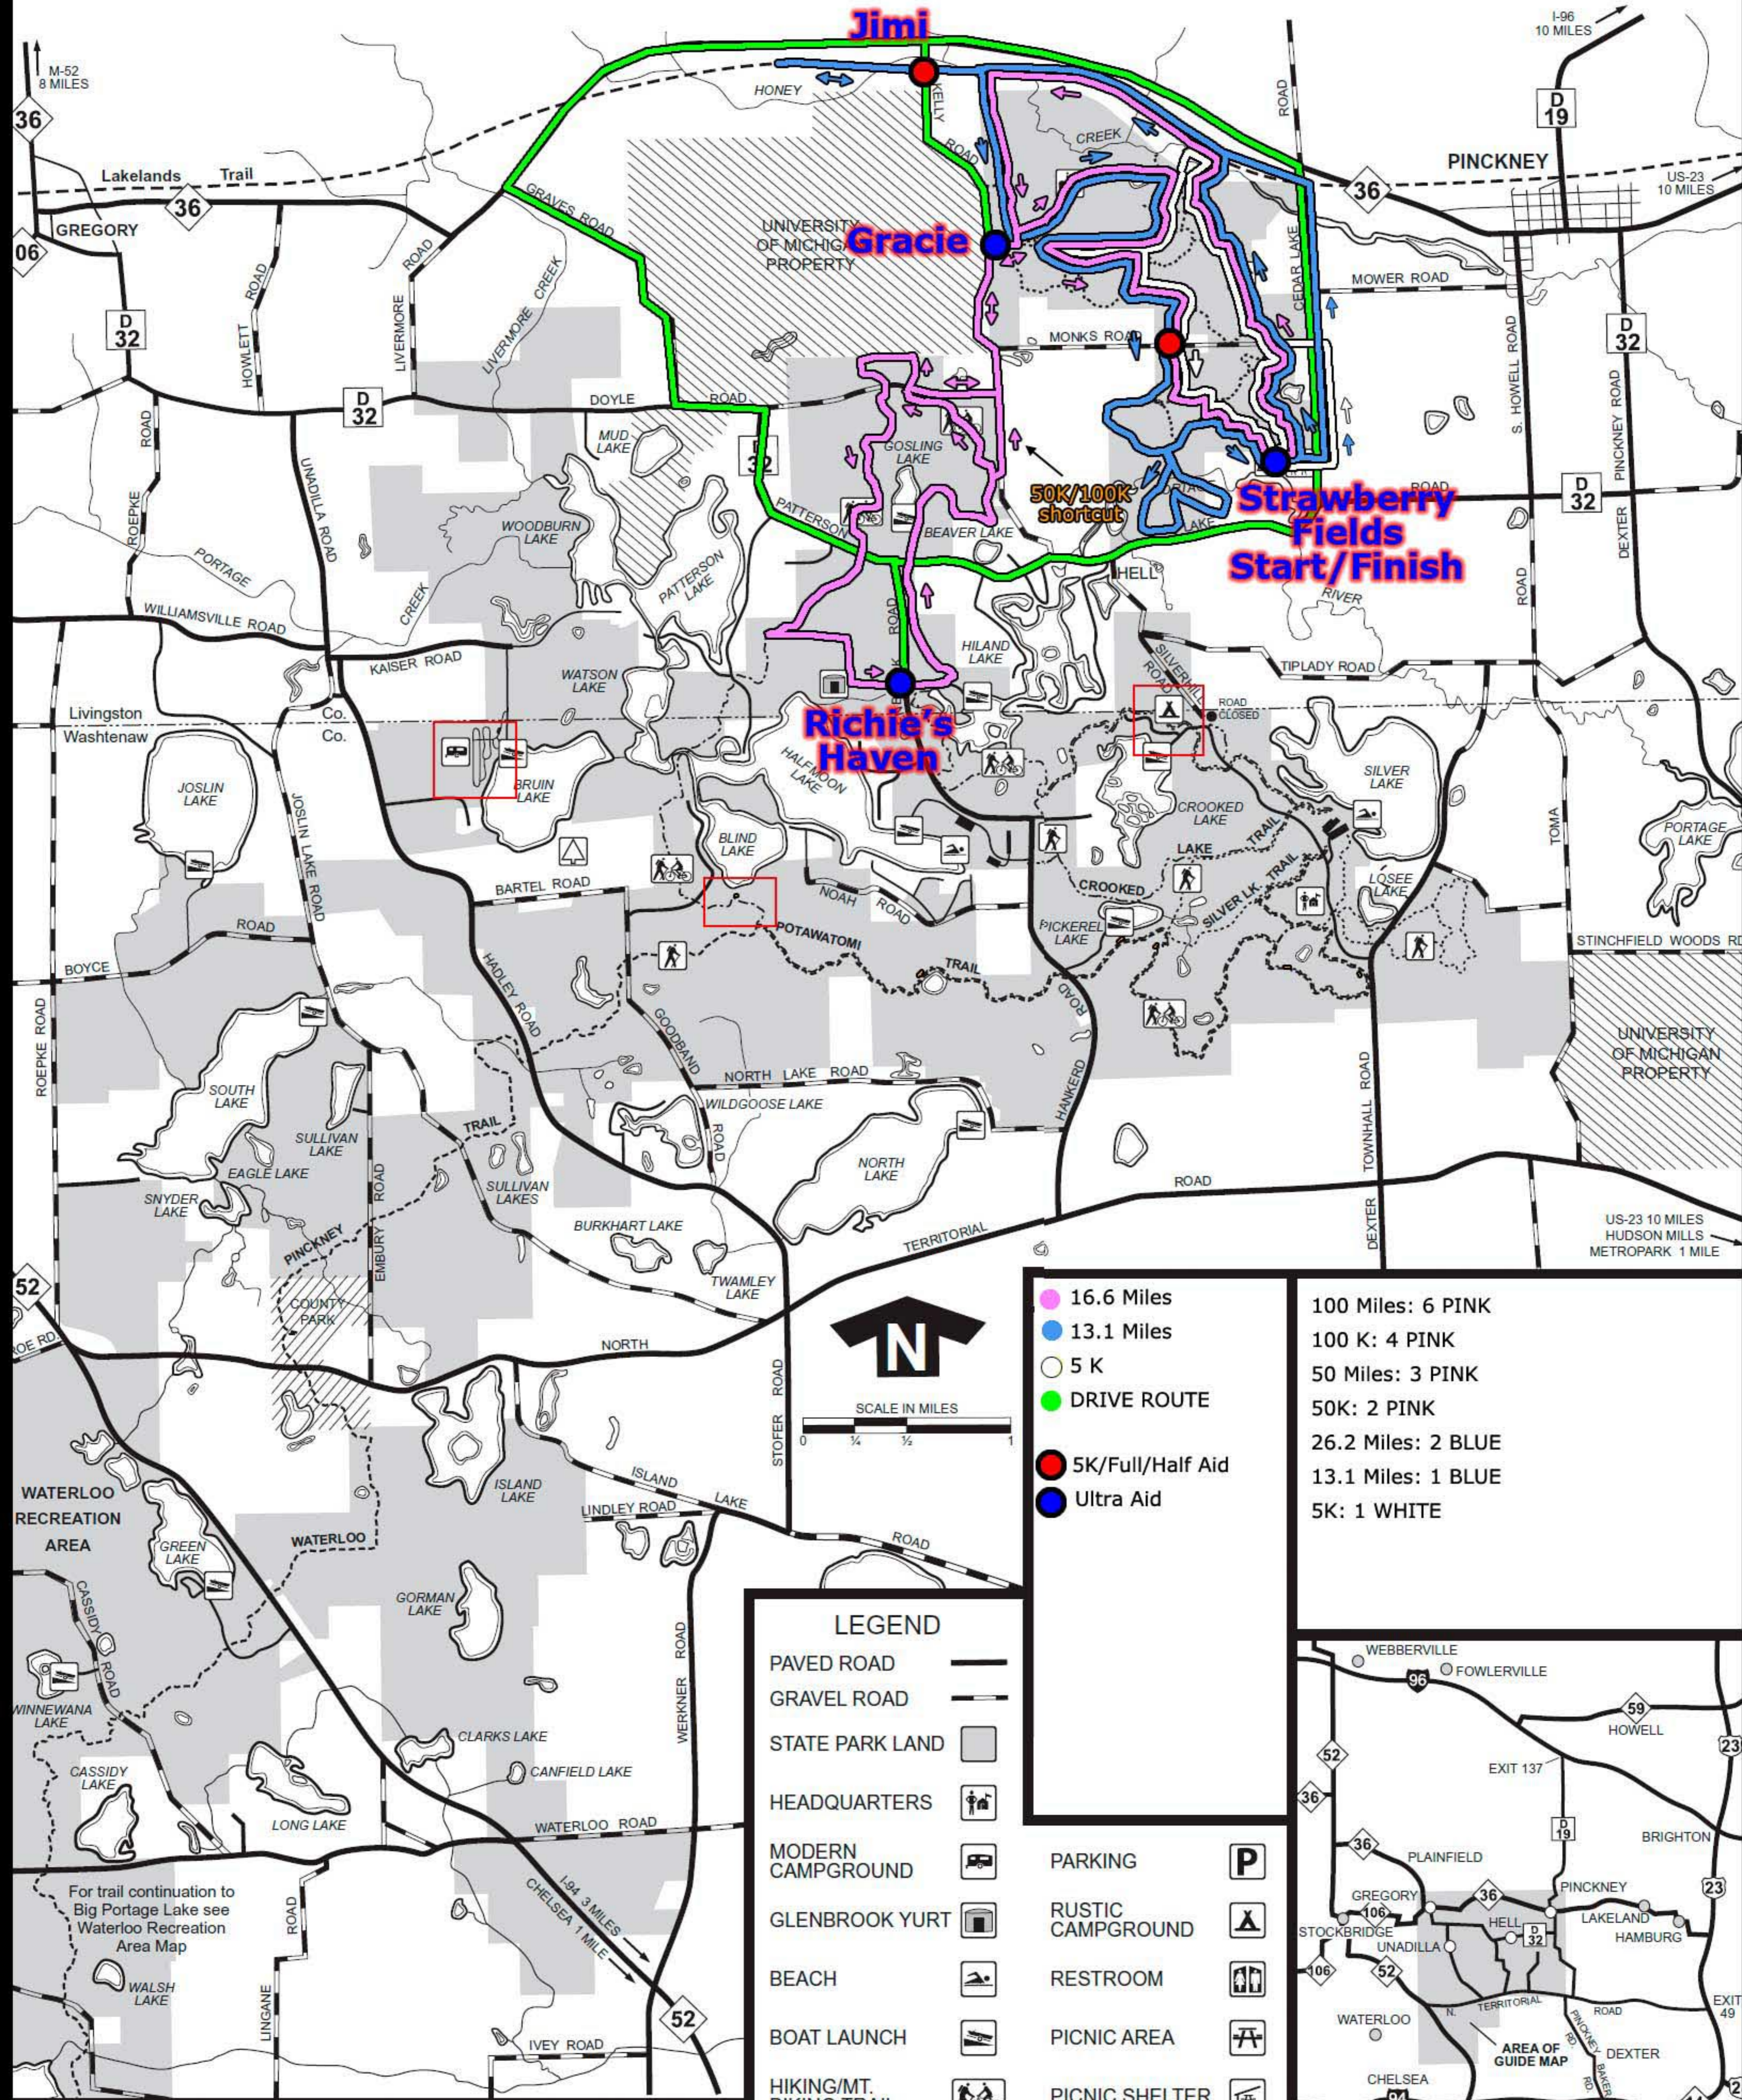

ALL COURSES

- 16.6 Miles
- 13.1 Miles
- 5 K
- DRIVE ROUTE
- 5K/Full/Half Aid
- Ultra Aid

- 100 Miles: 6 PINK
- 100 K: 4 PINK
- 50 Miles: 3 PINK
- 50K: 2 PINK
- 26.2 Miles: 2 BLUE
- 13.1 Miles: 1 BLUE
- 5K: 1 WHITE

LEGEND	
PAVED ROAD	—
GRAVEL ROAD	- - -
STATE PARK LAND	▨
HEADQUARTERS	🏠
MODERN CAMPGROUND	🏕️
GLENBROOK YURT	🏠
BEACH	🏖️
BOAT LAUNCH	🚤
HIKING/MT. BIKING TRAIL	🚶
HIKING TRAIL	🚶
EQUESTRIAN TRAIL	🐎
PARKING	P
RUSTIC CAMPGROUND	🏕️
RESTROOM	🚻
PICNIC AREA	🍃
PICNIC SHELTER	🏠
PRIVATE CAMP	🏠
RIDING STABLE	🐎

PINCKNEY RECREATION AREA
8555 SILVER HILL
PINCKNEY MI 48169
Phone: (734) 426-4913

PARK LOCATION MAP