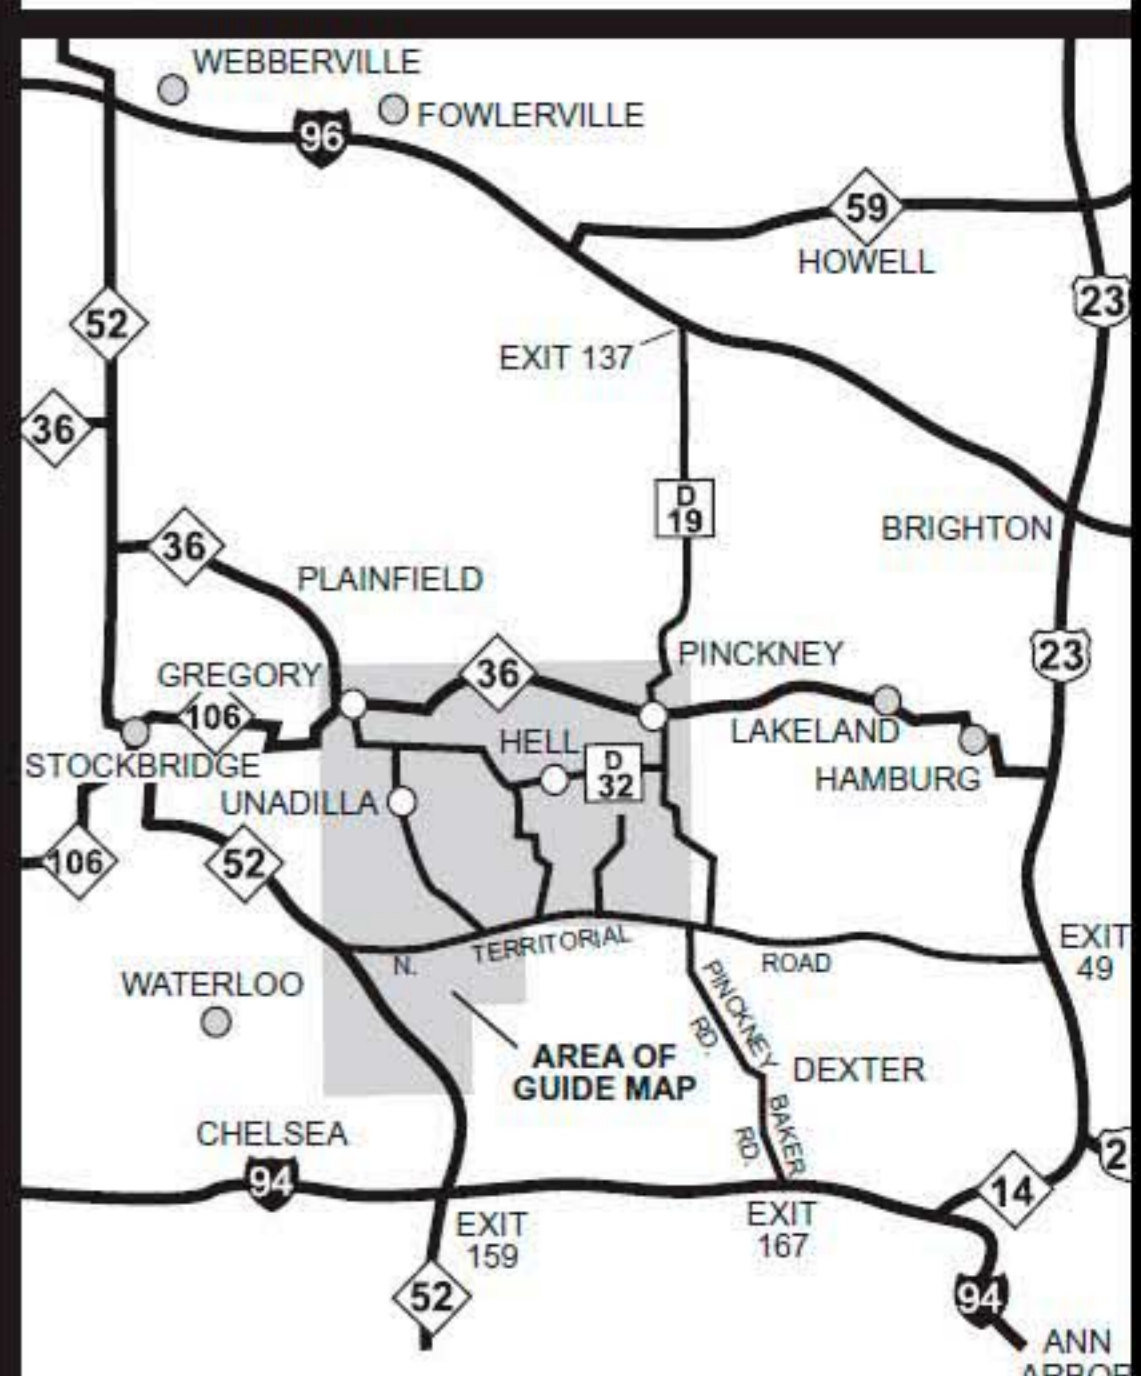

ALL COURSES

- 16.6 Miles
- 13.1 Miles
- 5 K
- DRIVE ROUTE
- 5K/Full/Half Aid
- Ultra Aid

- 100 Miles: 6 PINK
- 100 K: 4 PINK
- 50 Miles: 3 PINK
- 50K: 2 PINK
- 26.2 Miles: 2 BLUE
- 13.1 Miles: 1 BLUE
- 5K: 1 WHITE

LEGEND	
PAVED ROAD	—
GRAVEL ROAD	- - -
STATE PARK LAND	▨
HEADQUARTERS	🏠
MODERN CAMPGROUND	🏕️
GLENBROOK YURT	🏠
BEACH	🏖️
BOAT LAUNCH	🚤
HIKING/MT. BIKING TRAIL	🚶
HIKING TRAIL	🚶
EQUESTRIAN TRAIL	🐎
PARKING	P
RUSTIC CAMPGROUND	🏕️
RESTROOM	🚻
PICNIC AREA	🍃
PICNIC SHELTER	🏠
PRIVATE CAMP	🏠
RIDING STABLE	🐎

PINCKNEY RECREATION AREA
8555 SILVER HILL
PINCKNEY MI 48169
Phone: (734) 426-4913

PARK LOCATION MAP